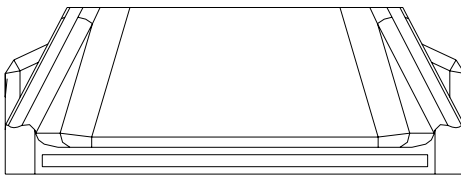

66

158x158 mm

SPECIFICATIONS

Product Code	KL-SP00031
Power	GU10/MR16
Input	220-240V
Material	Gypsum
Dimensions	155mm*155mm*66mm
Cut-out	158mm*158mm